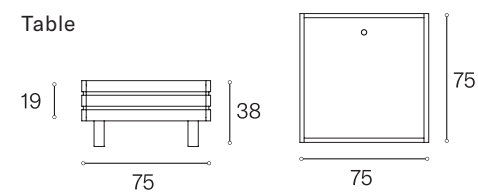

Day&Night

This is a great optical illusion. You are actually looking at two separate beds, two duvets, two pillows and two mattress toppers without seeing them.

UPHOLSTERY Loose seat mattresses and back cushions. Both with removable covers. Seat mattresses 2 x 80 mm, including 30 mm viscoelastic foam in both mattresses. A duvet, pillow and a mattress topper per person are packed inside the backrest cushions. All included in the price.

FRAME Oak, waxed. Slatted bed base made from pine. Structural elements from birch veneer.

ARM REST Placement holes for additional wooden armrests are pre-drilled into the frame. Additional wooden armrests are sold separately and can be attached to either end of the sofa or both.

FUNCTION Two separate stacking seating frames. Bed size 2 x 90 x 200 cm. Can be used as one double bed or two single beds. Mattresses can be separated by zipper.

Materials

The very best functionality,
very well hidden.

Armrest