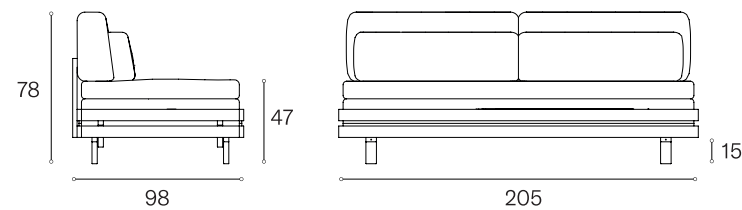

Sofa bed

Table

Ottoman bed