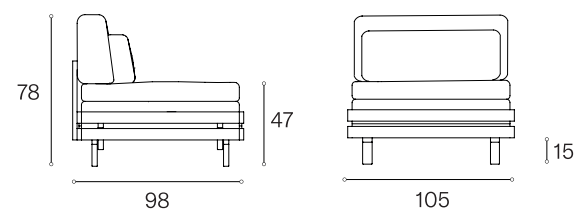

FUNCTION Two separate stacking seating frames. Bed size 2 x 90 x 200 cm. Can be used as one double bed or two single beds. Mattresses can be separated by zipper.

Materials

The very best functionality,
very well hidden.

Sofa bed

Ottoman bed

Table

Chair bed

Armrest