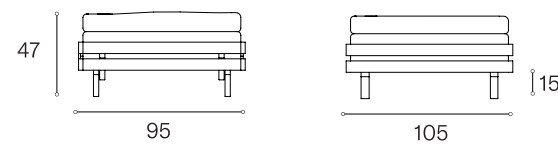

Ottoman bed

Chair bed