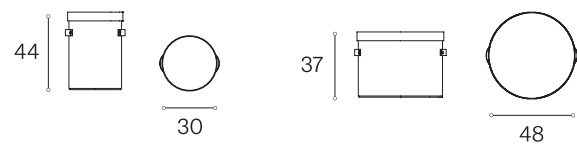

Aski

Anyone can learn to become organized, and Aski is the first step.

FRAME Form pressed birch veneer. Surface options: natural colour varnished, stained black and stained white. Inner part is always in natural colour. Table top / tray is always coloured from both sides – reversible and can be used as a tray. Apron 50 mm, inside 10 mm / 35 mm. XL-storage has support frame inside which is dividing the inside space in four slots.

PEDESTAL Indented pedestal height 6 mm.

HANDLE Handle from natural coloured leather with brass detail.

ADDITIONAL INFORMATION Aski XL-J delivered in pieces (unassembled), legs and frame disjointed.

Materials

- Birch plywood, black varnish
- Birch plywood, white varnish
- Birch plywood, natural varnish

Storage