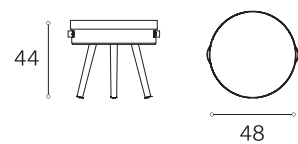

Coffee table